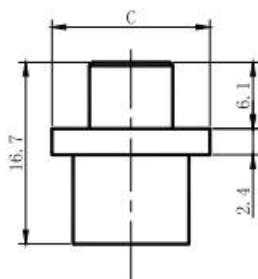

J29M crimp series

J29M-9, 15, 25, 37, 51, 66TJ

J29A-9TJ

J29A-66TJ

J29M-9, 15, 25, 37, 51, 66ZK

J29A-9ZK

J29A-66ZK

Plug type	A	B	C
J29M-9TJ	26.1	20.1	13
J29M-15TJ	31.6	25.6	13
J29M-25TJ	42	36	13
J29M-37TJ	53.5	47.5	13
J29M-51TJ	52	46	14.6
J29M-66TJ	61.5	55.5	14.6

Receptacle type	A	B	C
J29M-9ZK	26.1	20.1	13
J29M-15ZK	31.6	25.6	13
J29M-25ZK	42	36	13
J29M-37ZK	53.5	47.5	13
J29M-51ZK	52	46	14.6
J29M-66ZK	61.5	55.5	14.6