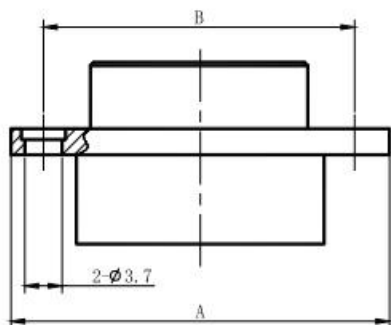

J29M crimp series

J29M-9, 15, 25, 37, 51, 66TJ

J29A-9TJ

J29A-66TJ

J29M-9, 15, 25, 37, 51, 66ZK

J29A-9ZK

J29A-66ZK

Plug type	A	B	C
J29M-9TJ	26.1	20.1	13
J29M-15TJ	31.6	25.6	13
J29M-25TJ	42	36	13
J29M-37TJ	53.5	47.5	13
J29M-51TJ	52	46	14.6
J29M-66TJ	61.5	55.5	14.6

Receptacle type	A	B	C
J29M-9ZK	26.1	20.1	13
J29M-15ZK	31.6	25.6	13
J29M-25ZK	42	36	13
J29M-37ZK	53.5	47.5	13
J29M-51ZK	52	46	14.6
J29M-66ZK	61.5	55.5	14.6