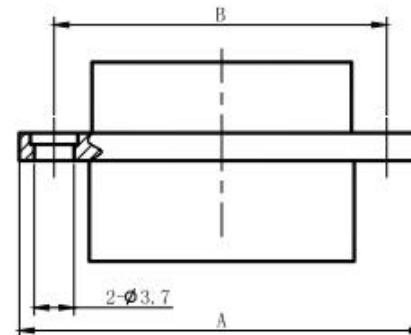

J29M crimp series

J29M-9, 15, 25, 37, 51, 66TJ

J29A-9TJ

J29A-66TJ

J29M-9, 15, 25, 37, 51, 66ZK

J29A-9ZK

J29A-66ZK

Plug type	A	B	C
J29M-9TJ	26.1	20.1	13
J29M-15TJ	31.6	25.6	13
J29M-25TJ	42	36	13
J29M-37TJ	53.5	47.5	13
J29M-51TJ	52	46	14.6
J29M-66TJ	61.5	55.5	14.6

Receptacle type	A	B	C
J29M-9ZK	26.1	20.1	13
J29M-15ZK	31.6	25.6	13
J29M-25ZK	42	36	13
J29M-37ZK	53.5	47.5	13
J29M-51ZK	52	46	14.6
J29M-66ZK	61.5	55.5	14.6