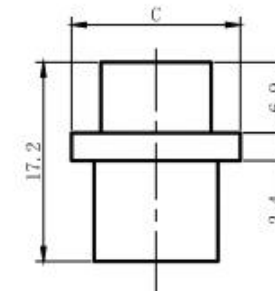

J29M crimp series

J29M-9, 15, 25, 37, 51, 66TJ

J29A-9TJ

J29A-66TJ

J29M-9, 15, 25, 37, 51, 66ZK

J29A-9ZK

J29A-66ZK

Plug type	A	B	C
J29M-9TJ	26.1	20.1	13
J29M-15TJ	31.6	25.6	13
J29M-25TJ	42	36	13
J29M-37TJ	53.5	47.5	13
J29M-51TJ	52	46	14.6
J29M-66TJ	61.5	55.5	14.6

Receptacle type	A	B	C
J29M-9ZK	26.1	20.1	13
J29M-15ZK	31.6	25.6	13
J29M-25ZK	42	36	13
J29M-37ZK	53.5	47.5	13
J29M-51ZK	52	46	14.6
J29M-66ZK	61.5	55.5	14.6